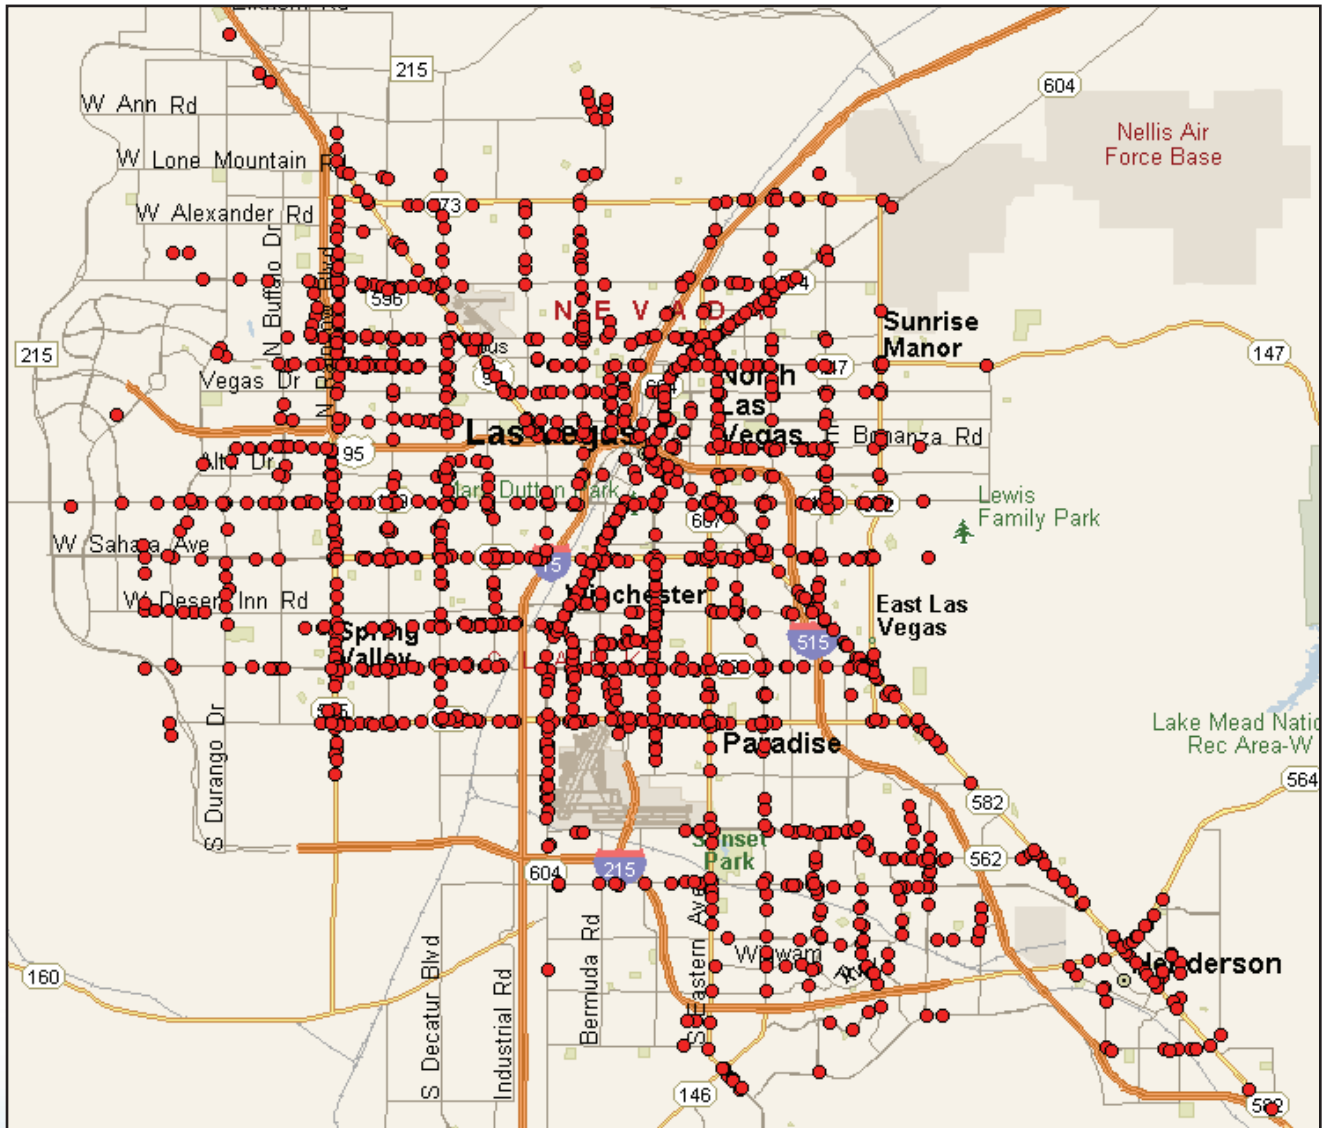

# Complete Inventory Map

## Las Vegas Metro

Map Generated in MS MapPoint

● Shelter Inventory